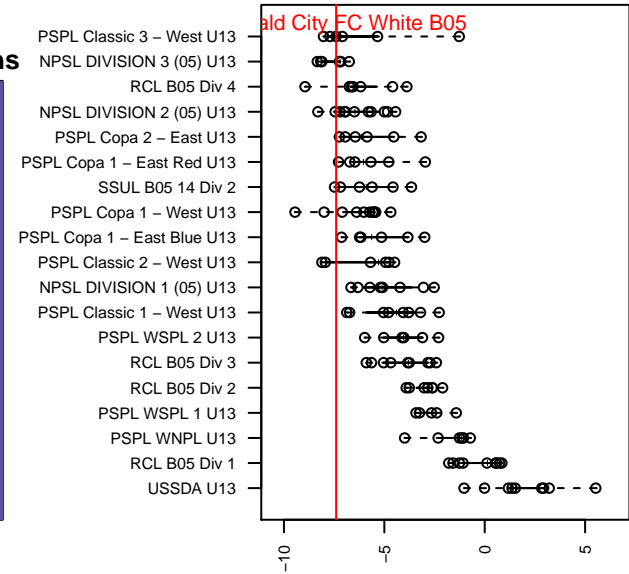

**attack and defense rating
relative to others at age
and all opponents in last 13 months**